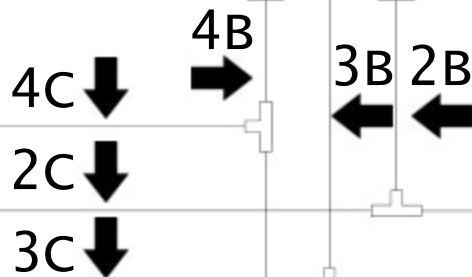

Vice Platform

Main Platform

Oil Pump

1A: $(3100+4050+2200+400)$ mm

2A: 3000mm

2B: 390mm

2C: 2050mm

3A: 3000mm

3B: 370mm

3C: 2000mm

4A: 3100mm

4B: 350mm

4C: 1950mm