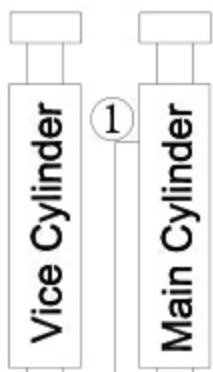

Vice Platform

Main Platform

Oil Pump

1A: $(3100+4050+2200+400)$ mm

2A: 3000mm

2B: 390mm

2C: 2050mm

3A: 3000mm

3B: 370mm

3C: 2000mm

4A: 3100mm

4B: 350mm

4C: 1950mm